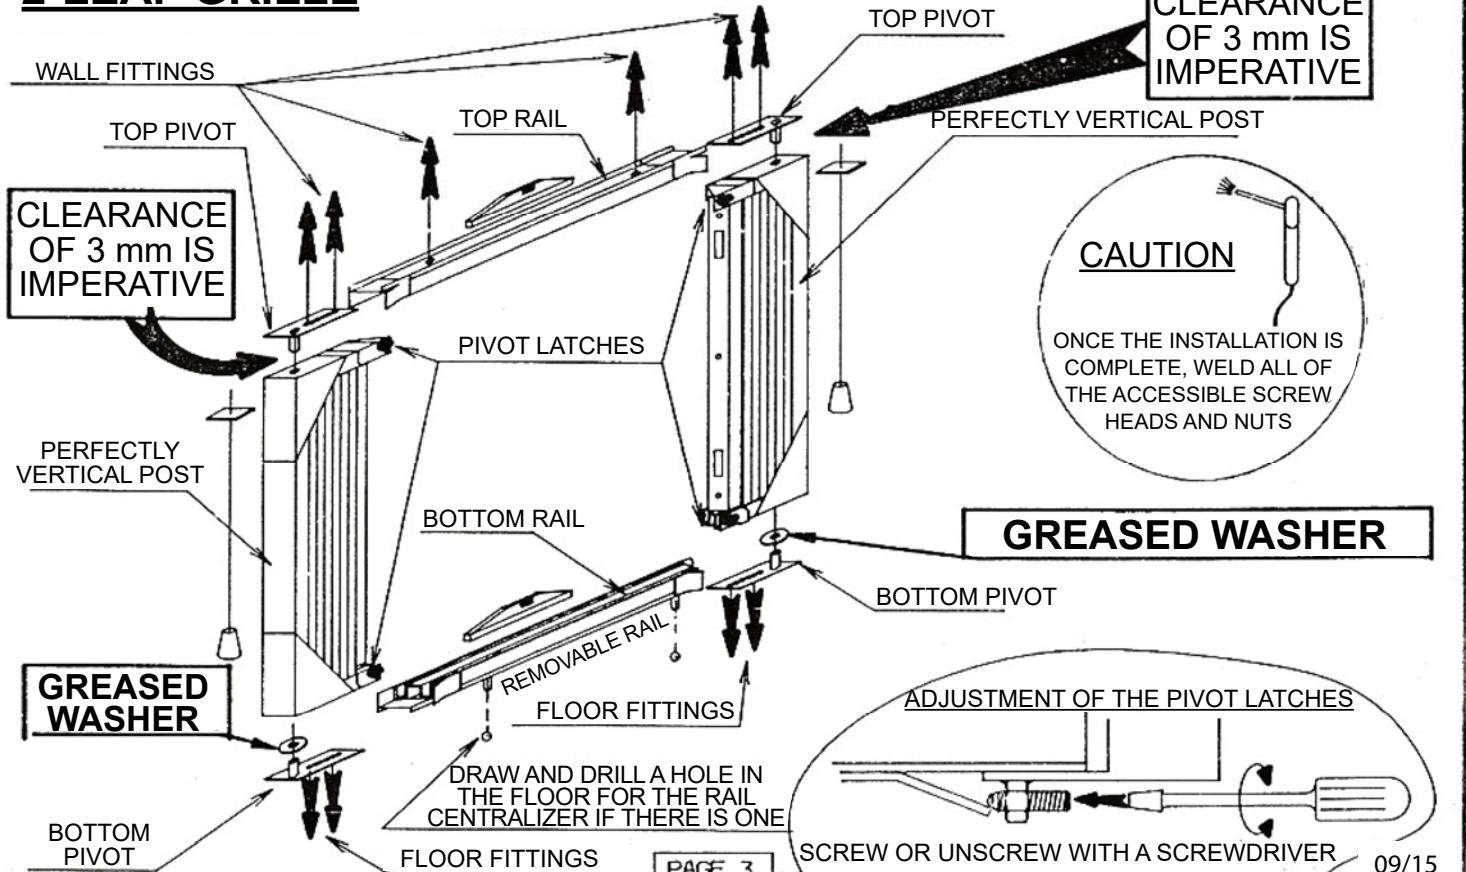

CLEARANCE OF 3 mm IS IMPERATIVE

CLEARANCE OF 3 mm IS IMPERATIVE

The axle of the top PIVOT and the axle of the bottom PIVOT must be plumb and correctly aligned:

If the wall is plumb, start by installing the bottom pivot

If the wall is not plumb and is open at the top, start by installing the bottom pivot

If the wall is not plumb and is open at the bottom, move the position of the top pivot downwards and start with the bottom pivot.

- 1) **INSERT** the axle of the bottom pivot, **DIRECT IT** toward the floor and **DRILL** at least two holes in the floor without attaching the pivot.
- 2) **INSERT** the axle of the bottom pivot fitted with the greased **WASHER** into the bottom gusset, after applying a small amount of grease.
- 3) **INSERT** the axle of the top pivot without washer into the top gusset, after applying a small amount of grease.
- 4) **INSERT** the assembly of **FOLDED PARTS** into the bay and attach the bottom pivot opposite the two previously drilled holes.
- 5) **POSITION** it under the header, **DRILL** and **ATTACH** the top pivot while ensuring that the post 55x55 is perfectly plumb and maintaining a clearance of 3 mm between the top pivot and the top gusset.
- 6) **ATTACH** the **BOTTOM** and **TOP RAILS**, ensuring they are aligned and according to the type (refer to pages 2-3-4)
- 7) **CHECK** that there is a clearance of 10 mm between the top of the bars and the bottom of the top rail

ASSEMBLING THE RAILS WITH A FIXED BOTTOM RAIL

1-LEAF GRILLE

2-LEAF GRILLE

ASSEMBLING THE RAILS WITH A REMOVABLE BOTTOM RAIL

1-LEAF GRILLE

2-LEAF GRILLE

ASSEMBLING THE RAILS WITH AN ADJUSTABLE BOTTOM RAIL

1-LEAF GRILLE