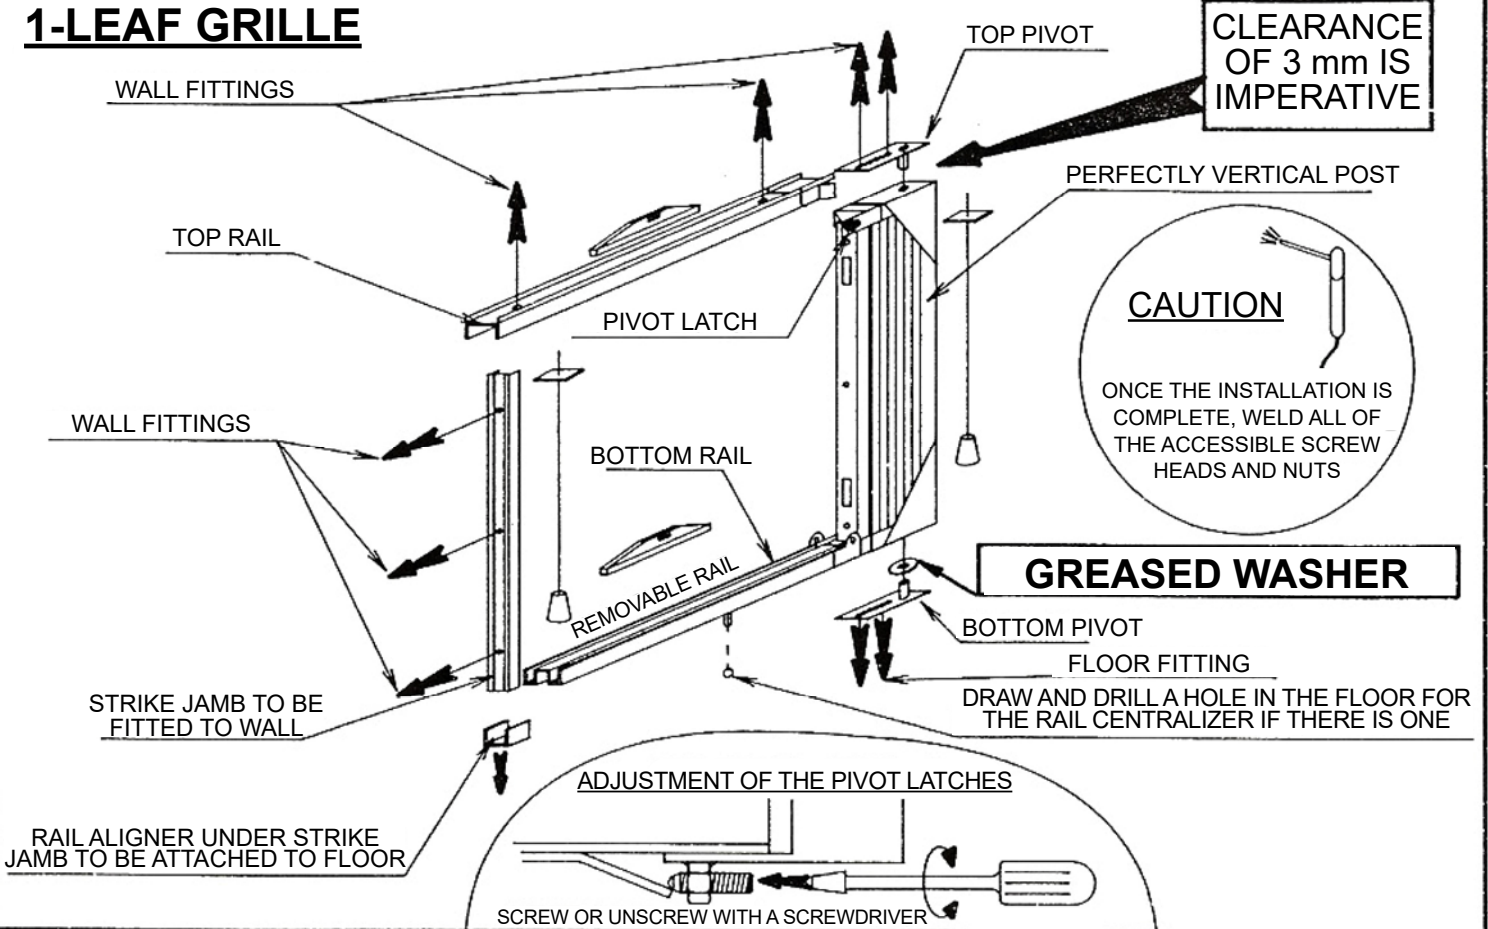

CLEARANCE OF 3 mm IS IMPERATIVE

CLEARANCE OF 3 mm IS IMPERATIVE

The axle of the top PIVOT and the axle of the bottom PIVOT must be plumb and correctly aligned:

If the wall is plumb, start by installing the bottom pivot

If the wall is not plumb and is open at the top, start by installing the bottom pivot

If the wall is not plumb and is open at the bottom, move the position of the top pivot downwards and start with the bottom pivot.

- 1) **INSERT** the axle of the bottom pivot, **DIRECT IT** toward the floor and **DRILL** at least two holes in the floor without attaching the pivot.
- 2) **INSERT** the axle of the bottom pivot fitted with the greased **WASHER** into the bottom gusset, after applying a small amount of grease.
- 3) **INSERT** the axle of the top pivot without washer into the top gusset, after applying a small amount of grease.
- 4) **INSERT** the assembly of **FOLDED PARTS** into the bay and attach the bottom pivot opposite the two previously drilled holes.
- 5) **POSITION** it under the header, **DRILL** and **ATTACH** the top pivot while ensuring that the post 55x55 is perfectly plumb and maintaining a clearance of 3 mm between the top pivot and the top gusset.
- 6) **ATTACH** the **BOTTOM** and **TOP RAILS**, ensuring they are aligned and according to the type (refer to pages 2-3-4)
- 7) **CHECK** that there is a clearance of 10 mm between the top of the bars and the bottom of the top rail

ASSEMBLING THE RAILS WITH A FIXED BOTTOM RAIL

1-LEAF GRILLE

2-LEAF GRILLE

ASSEMBLING THE RAILS WITH A REMOVABLE BOTTOM RAIL

1-LEAF GRILLE

2-LEAF GRILLE

ASSEMBLING THE RAILS WITH AN ADJUSTABLE BOTTOM RAIL

1-LEAF GRILLE