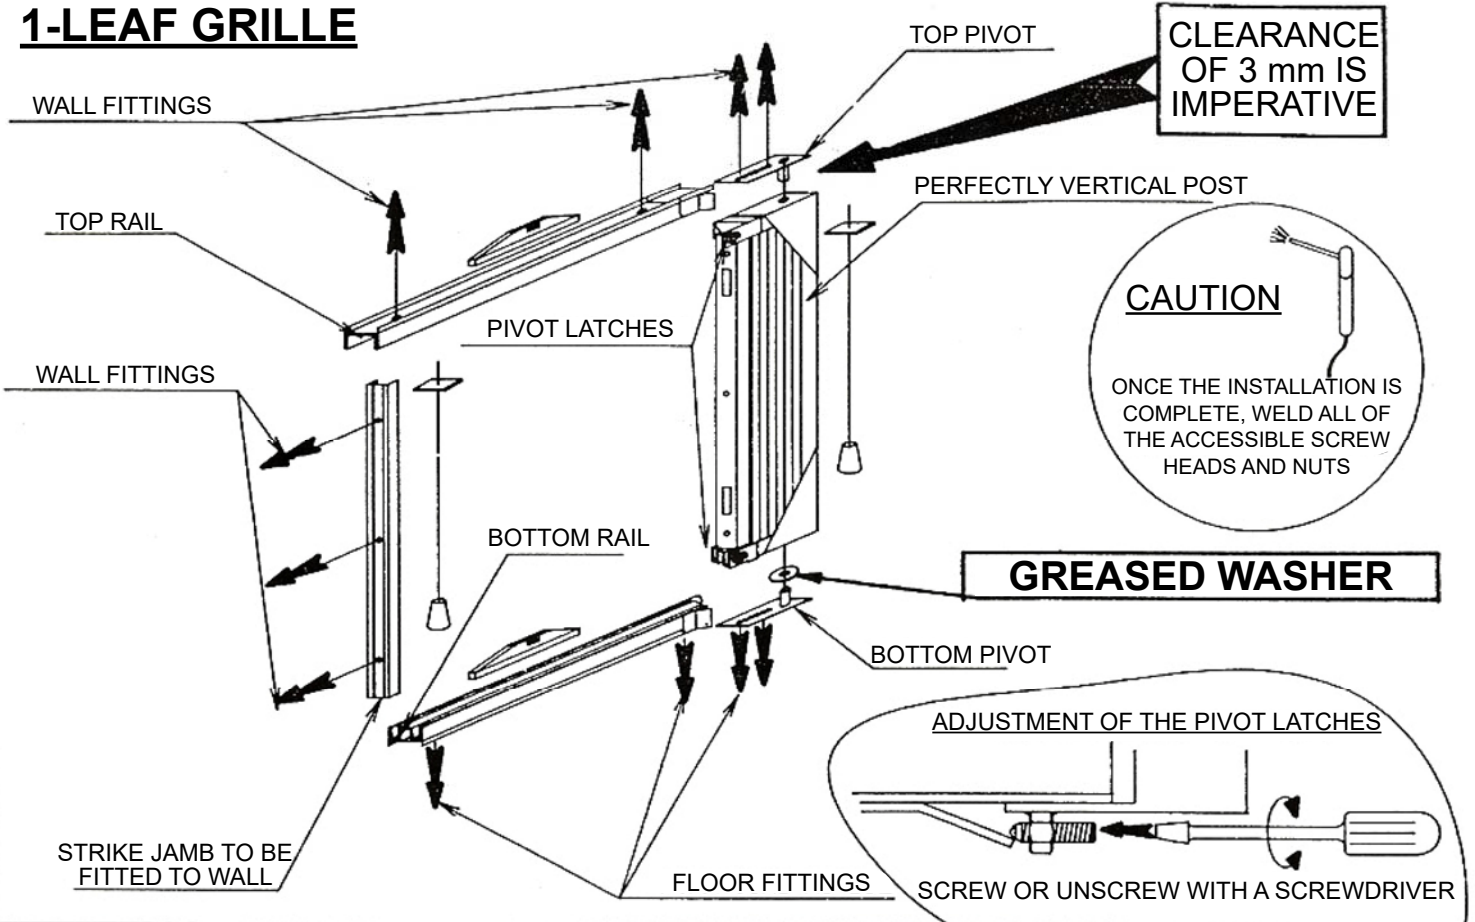

ASSEMBLING THE RAILS WITH A FIXED BOTTOM RAIL

1-LEAF GRILLE