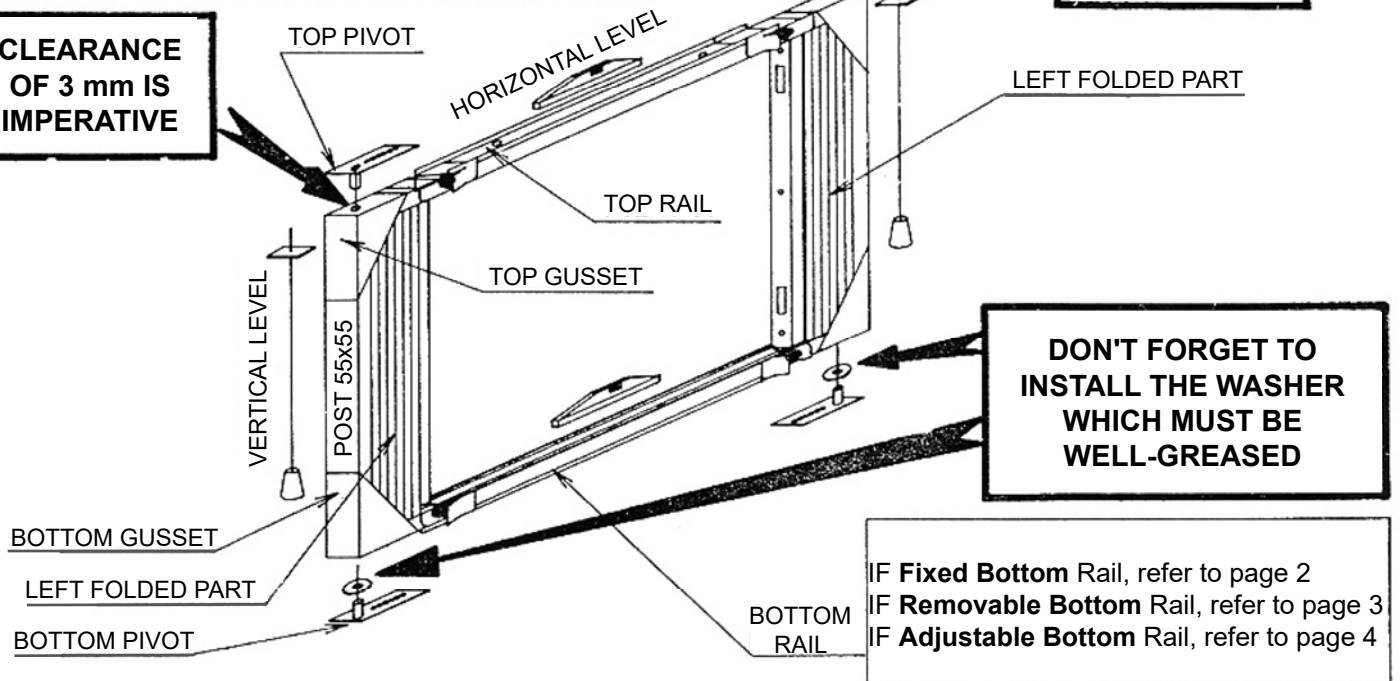

DELIAL INSTALLATION MANUAL ²⁵²⁰

ROLLING GRILLE ON PIVOT FITTED TO FLOOR

CAUTION

The Grille must be firmly attached to the wall where it is being inserted
Once the installation is complete, **WELD** all of the accessible screw heads and nuts

CLEARANCE OF 3 mm IS IMPERATIVE

CLEARANCE OF 3 mm IS IMPERATIVE

The axle of the top PIVOT and the axle of the bottom PIVOT must be plumb and correctly aligned:

If the wall is plumb, start by installing the bottom pivot

If the wall is not plumb and is open at the top, start by installing the bottom pivot

If the wall is not plumb and is open at the bottom, move the position of the top pivot downwards and start with the bottom pivot.

- 1) **INSERT** the axle of the bottom pivot, **DIRECT IT** toward the floor and **DRILL** at least two holes in the floor without attaching the pivot.
- 2) **INSERT** the axle of the bottom pivot fitted with the greased **WASHER** into the bottom gusset, after applying a small amount of grease.
- 3) **INSERT** the axle of the top pivot without washer into the top gusset, after applying a small amount of grease.
- 4) **INSERT** the assembly of **FOLDED PARTS** into the bay and attach the bottom pivot opposite the two previously drilled holes.
- 5) **POSITION** it under the header, **DRILL** and **ATTACH** the top pivot while ensuring that the post 55x55 is perfectly plumb and maintaining a clearance of 3 mm between the top pivot and the top gusset.
- 6) **ATTACH** the **BOTTOM** and **TOP RAILS**, ensuring they are aligned and according to the type (refer to pages 2-3-4)
- 7) **CHECK** that there is a clearance of 10 mm between the top of the bars and the bottom of the top rail