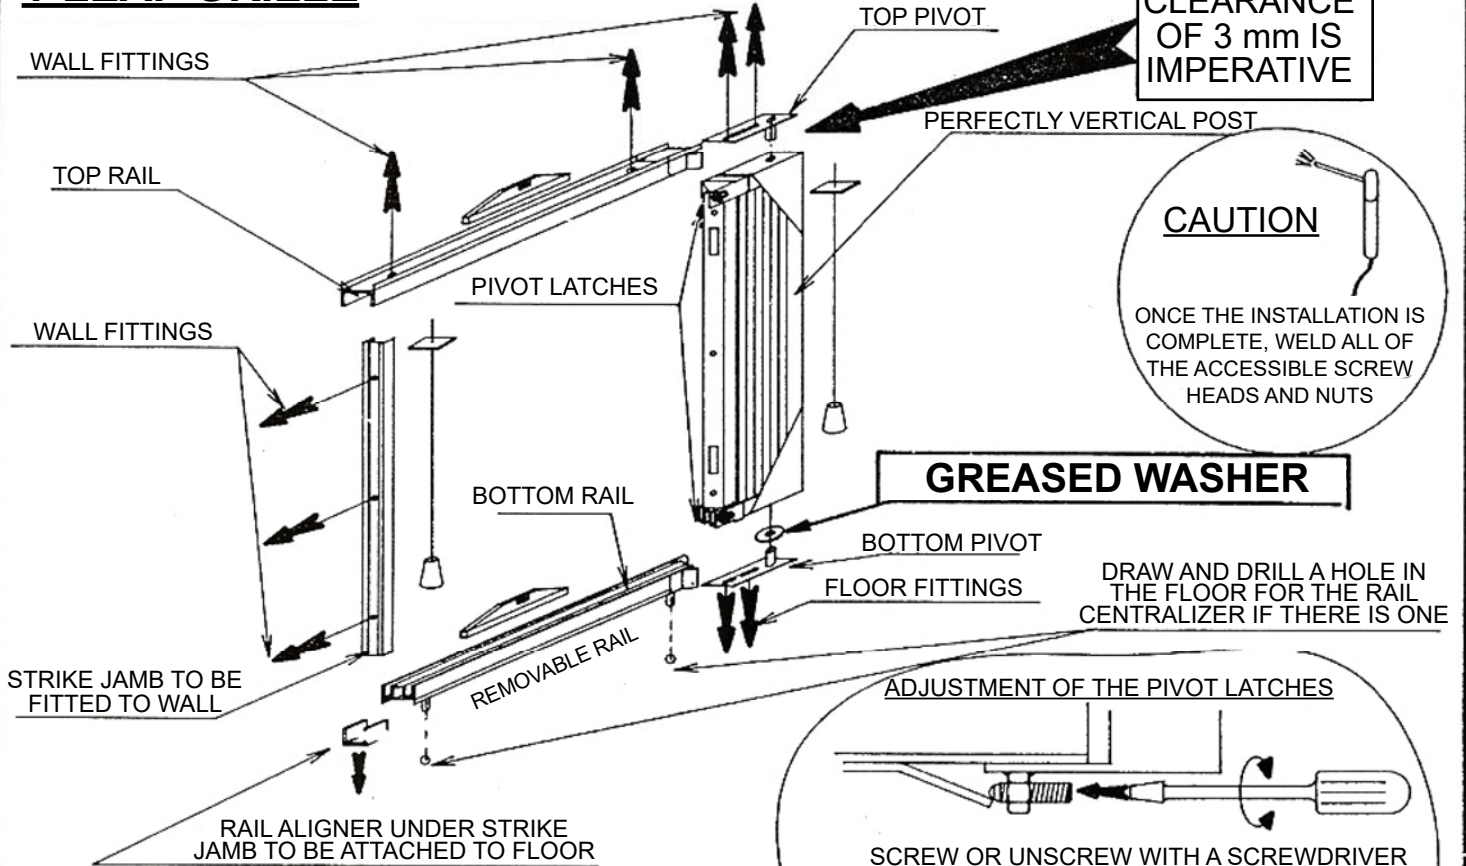

CLEARANCE OF 3 mm IS IMPERATIVE

CLEARANCE OF 3 mm IS IMPERATIVE

The axle of the top PIVOT and the axle of the bottom PIVOT must be plumb and correctly aligned:

If the wall is plumb, start by installing the bottom pivot

If the wall is not plumb and is open at the top, start by installing the bottom pivot

If the wall is not plumb and is open at the bottom, move the position of the top pivot downwards and start with the bottom pivot.

- 1) **INSERT** the axle of the bottom pivot, **DIRECT IT** toward the floor and **DRILL** at least two holes in the floor without attaching the pivot.
- 2) **INSERT** the axle of the bottom pivot fitted with the greased **WASHER** into the bottom gusset, after applying a small amount of grease.
- 3) **INSERT** the axle of the top pivot without washer into the top gusset, after applying a small amount of grease.
- 4) **INSERT** the assembly of **FOLDED PARTS** into the bay and attach the bottom pivot opposite the two previously drilled holes.
- 5) **POSITION** it under the header, **DRILL** and **ATTACH** the top pivot while ensuring that the post 55x55 is perfectly plumb and maintaining a clearance of 3 mm between the top pivot and the top gusset.
- 6) **ATTACH** the **BOTTOM** and **TOP RAILS**, ensuring they are aligned and according to the type (refer to pages 2-3-4)
- 7) **CHECK** that there is a clearance of 10 mm between the top of the bars and the bottom of the top rail

ASSEMBLING THE RAILS WITH A FIXED BOTTOM RAIL

1-LEAF GRILLE

2-LEAF GRILLE

ASSEMBLING THE RAILS WITH A REMOVABLE BOTTOM RAIL

1-LEAF GRILLE

2-LEAF GRILLE

ASSEMBLING THE RAILS WITH AN ADJUSTABLE BOTTOM RAIL

1-LEAF GRILLE