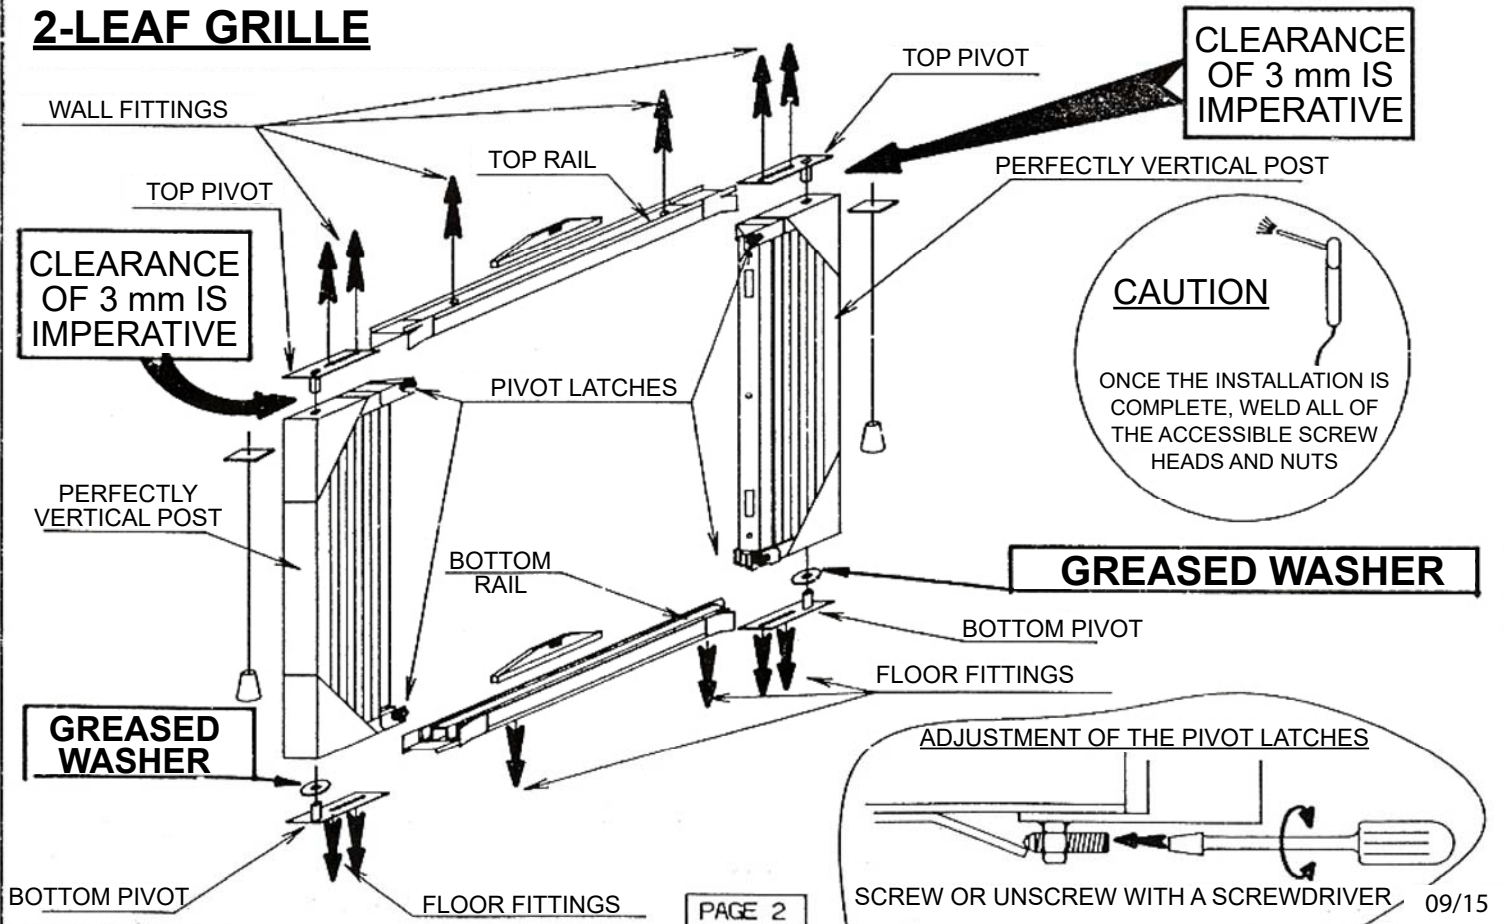

2-LEAF GRILLE