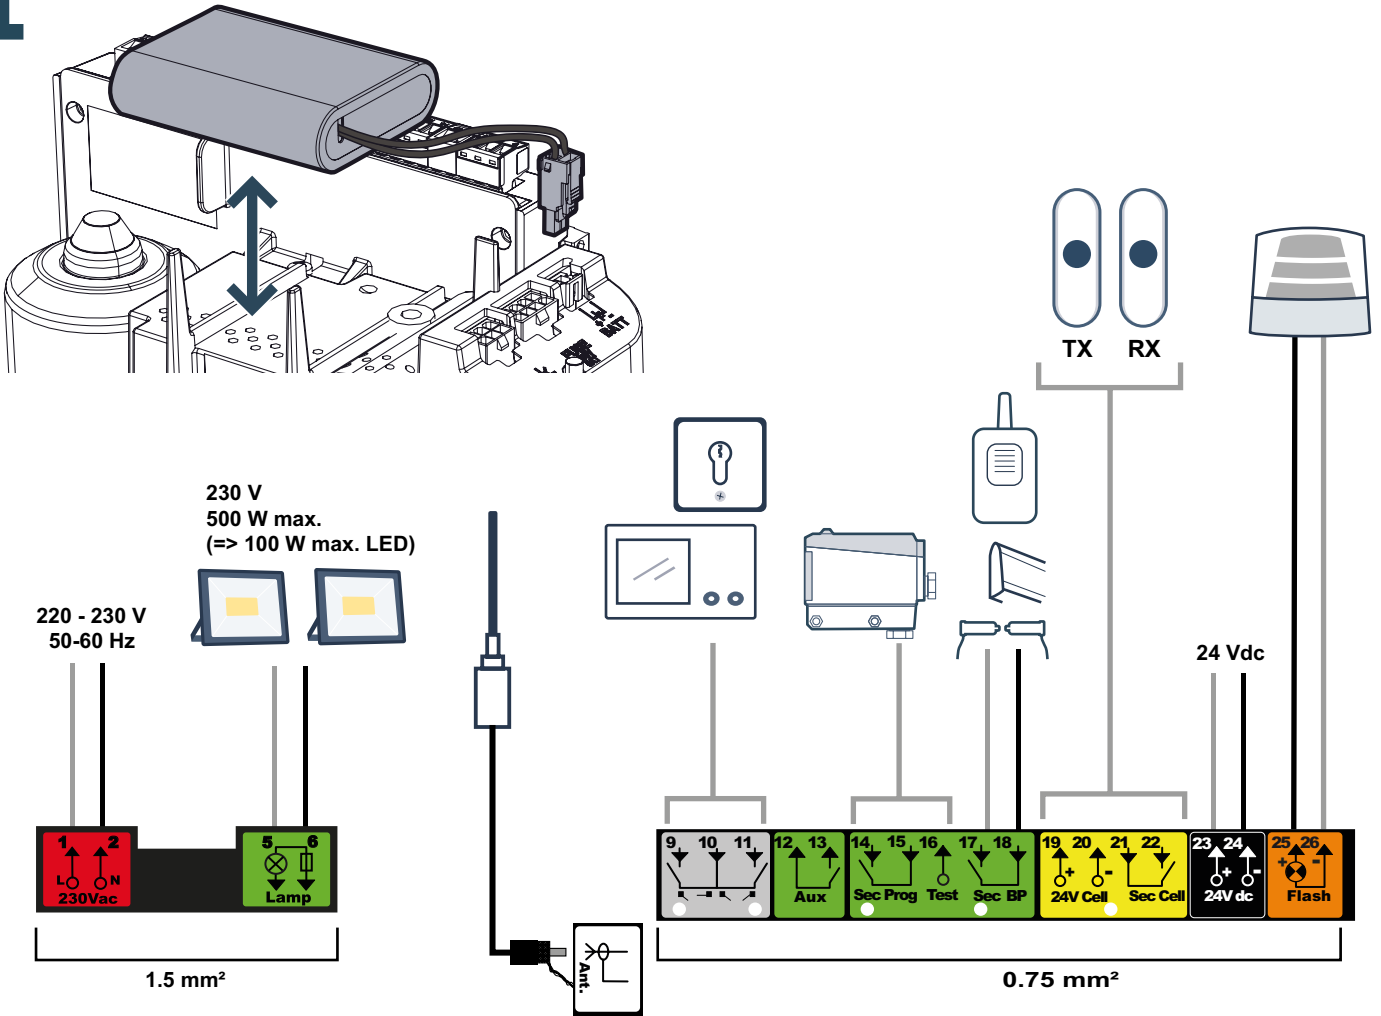

11

12

If stand by mode on going
Si mode basse consommation actif