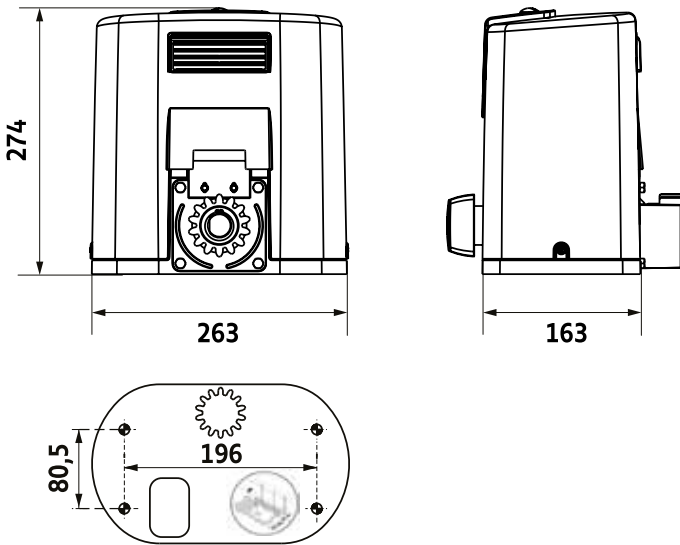

Elixo 3S+ M io

SMART GUIDE

Original instructions / Version originale

Complete instruction guides available online on www.somfy.info

Notices complètes disponibles en ligne sur www.somfy.info

Find complete step-by-step instructions in the application "Help Me by Somfy".

Retrouvez les instructions complètes pas à pas sur l'application "Help Me by Somfy".

220-230 V
50-60 Hz
600 W

-20°C +60°C
IP44

io homecontrol 868-870 MHz
< 25mW

	m max	L max
	600 kg	8 m
	400 kg	8 m
	m < 200 kg	200 kg < m < 600 kg
	ref. 9019612	ref. 9019613

1